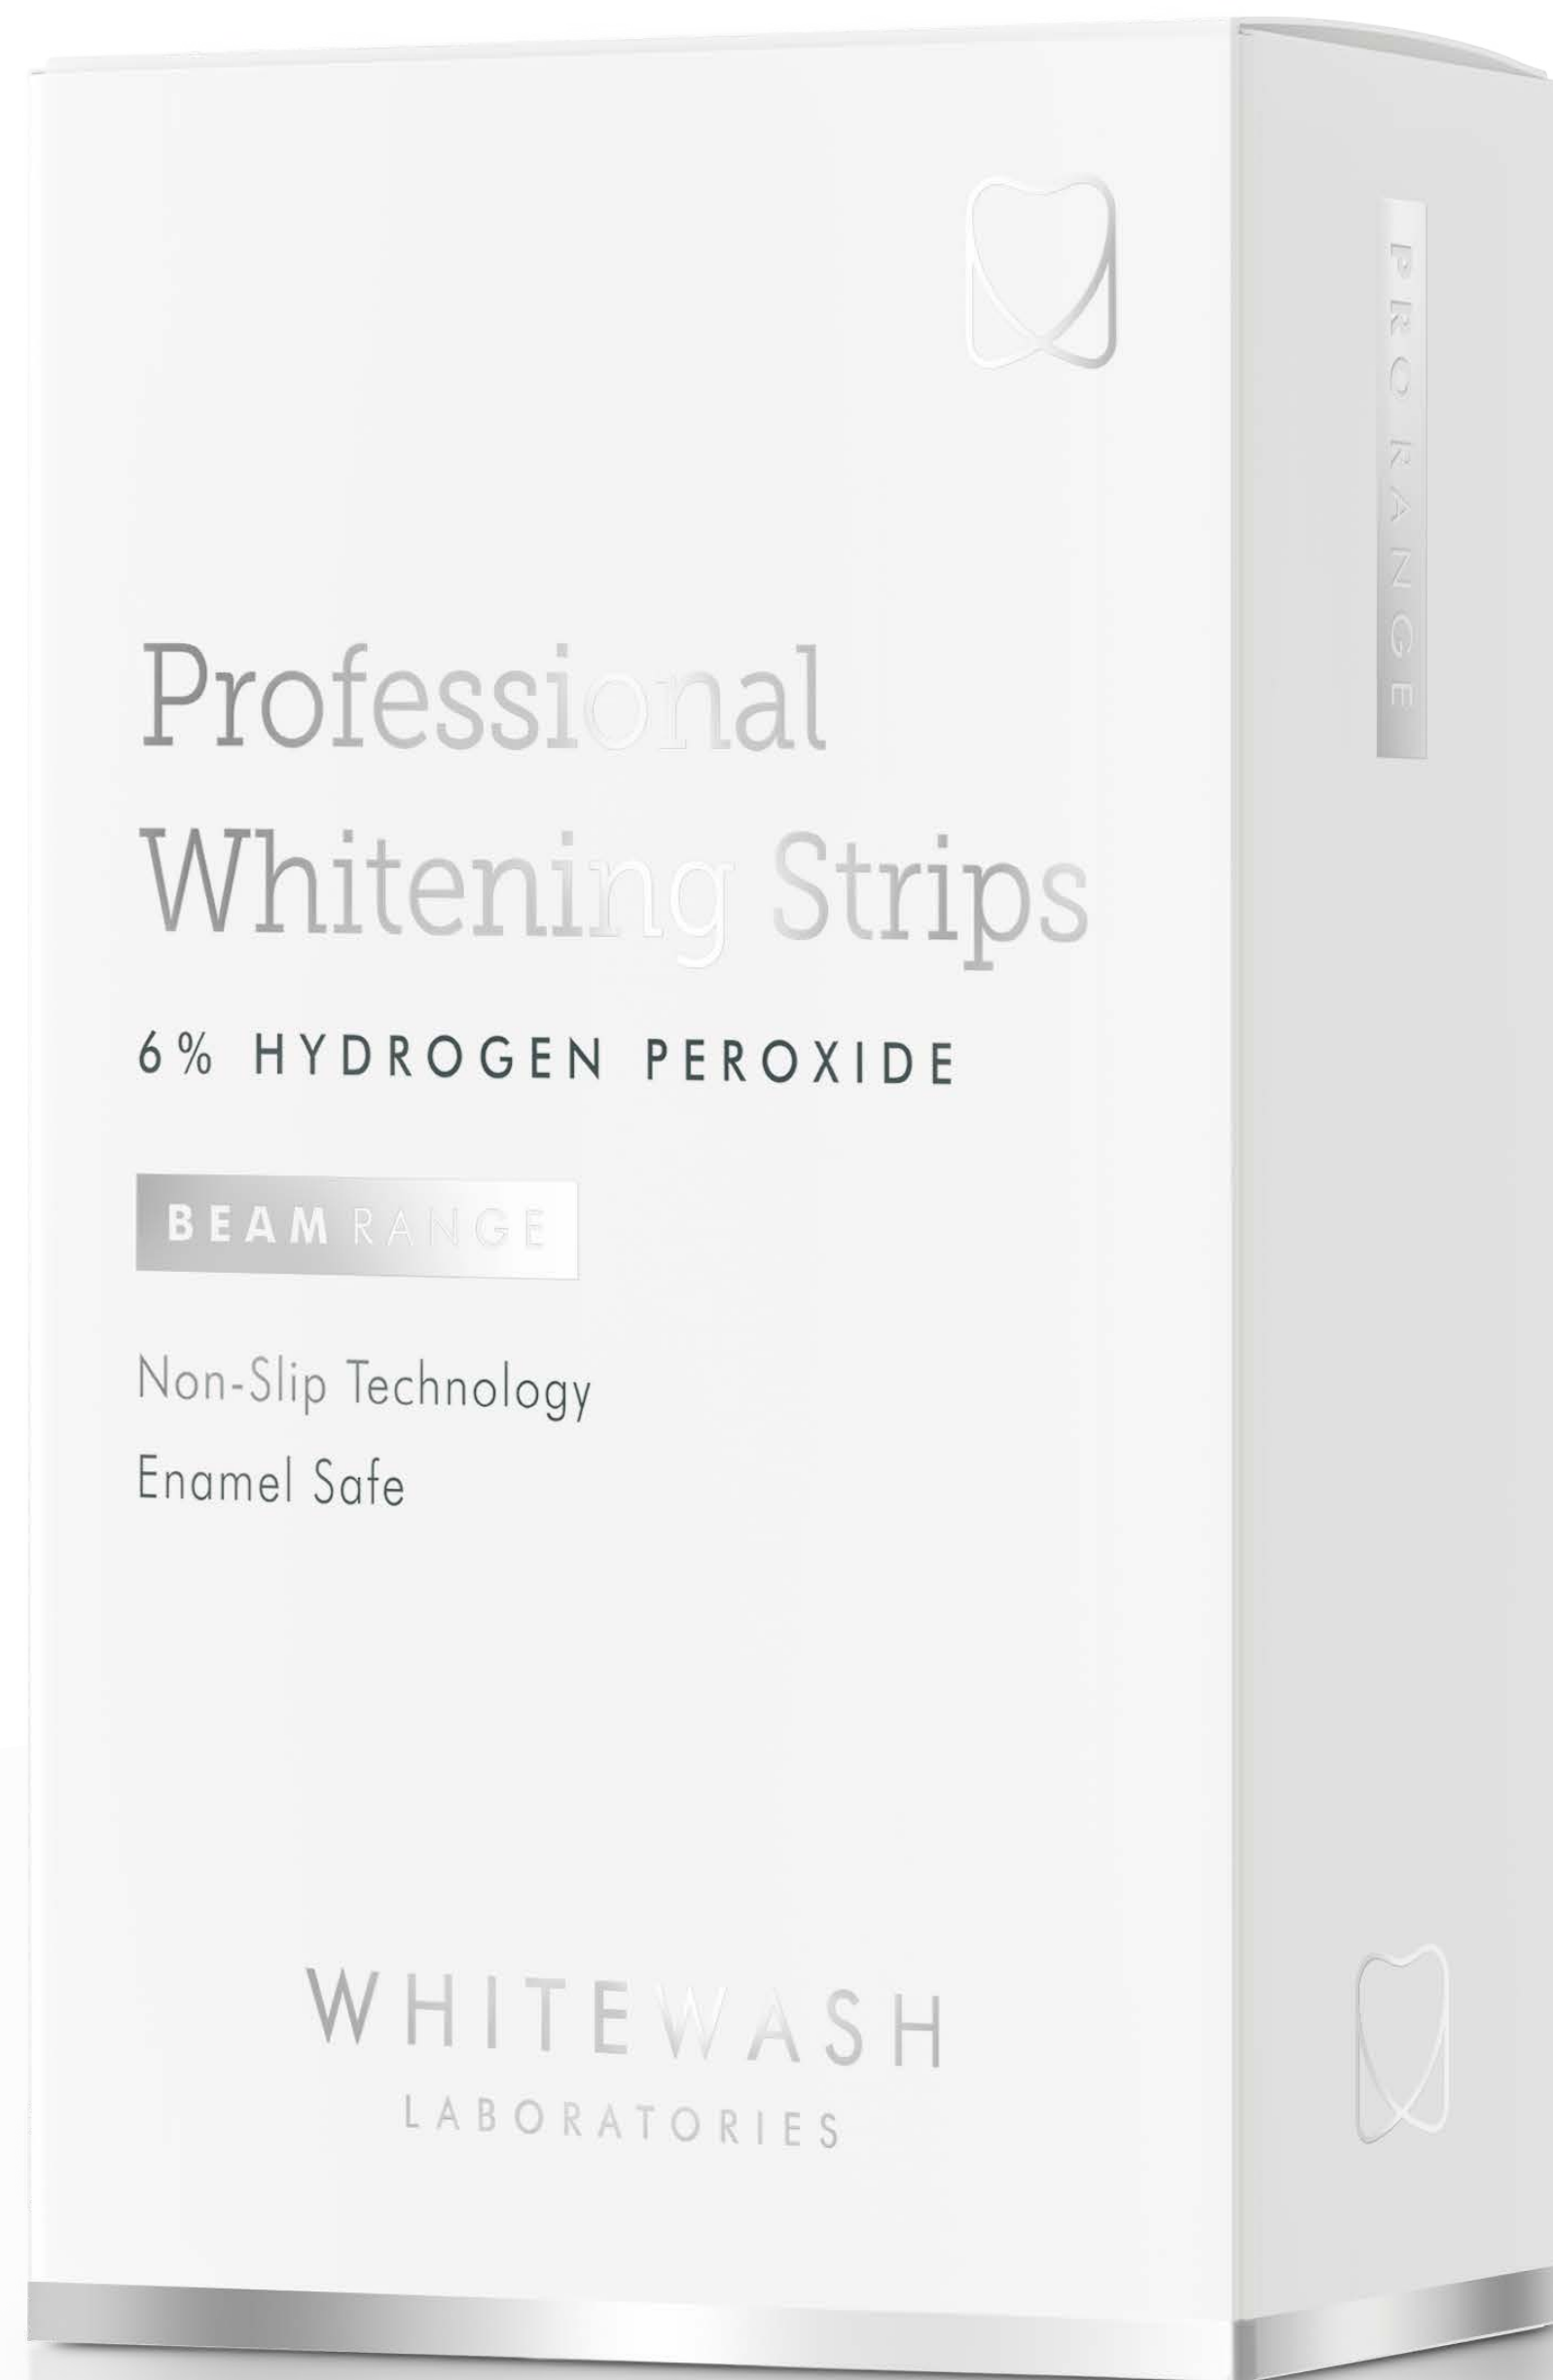

Slow-release whitening ingredients for a more effective whitening result

Enamel safe

Developed by dentists

Cruelty-free and not tested on animals (PETA approved)

Vegan friendly

WS-06

Dissolving Whitening Strips

BEAM RANGE

Contains 14 Applications = 28 Strips

Professional strength peroxide whitening (6% HP)

Short application time

No strips to remove - great for on-the-go whitening

Mint flavoured - helps freshen breath